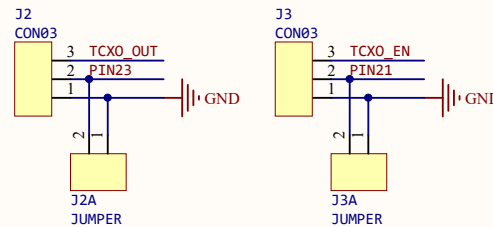

DWS1000

	U1	J2A	J3A	Function
DWS3000	DWM3000	GND	GND	Internal Crystal
		TCXO_EN	TCXO_OUT	External TCXO
DWS1000	DWM1000	GND	GND	Internal Crystal

Title			
DWS3000 / DWS1000			
Size	Number	Revision	
A4			
Date:	12/03/2020	Sheet	of
File:	C:\Users\...\DWS3000 V1.SchDoc	Drawn By:	

	U1	J2A	J3A	Function
DWS3000	DWM3000	GND	GND	Internal Crystal
		TCXO_EN	TCXO_OUT	External TCXO
DWS1000	DWM1000	GND	GND	Internal Crystal

Title			DWS3000 / DWS1000		
Size	Number				Revision
A4					
Date:	12/03/2020		Sheet of		
File:	C:\Users\...\DWS3000 V1.SchDoc		Drawn By:		