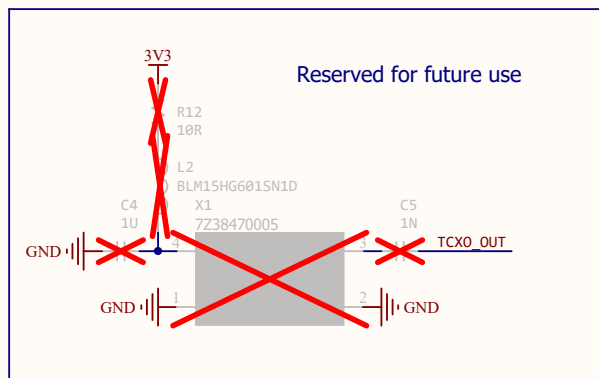

DWS1000

	U1	J2A	J3A	Function
DWS3000	DWM3000	GND	GND	Internal Crystal
		TCXO_EN	TCXO_OUT	External TCXO
DWS1000	DWM1000	GND	GND	Internal Crystal

Title			
DWS3000 / DWS1000			
Size	Number	Revision	
A4			
Date:	12/03/2020	Sheet	of
File:	C:\Users\...\DWS3000 V1.SchDoc	Drawn By:	

	U1	J2A	J3A	Function
DWS3000	DWM3000	GND	GND	Internal Crystal
		TCXO_EN	TCXO_OUT	External TCXO
DWS1000	DWM1000	GND	GND	Internal Crystal

Title			DWS3000 / DWS1000		
Size	Number				Revision
A4					
Date:	12/03/2020		Sheet of		
File:	C:\Users\...\DWS3000 V1.SchDoc		Drawn By:		