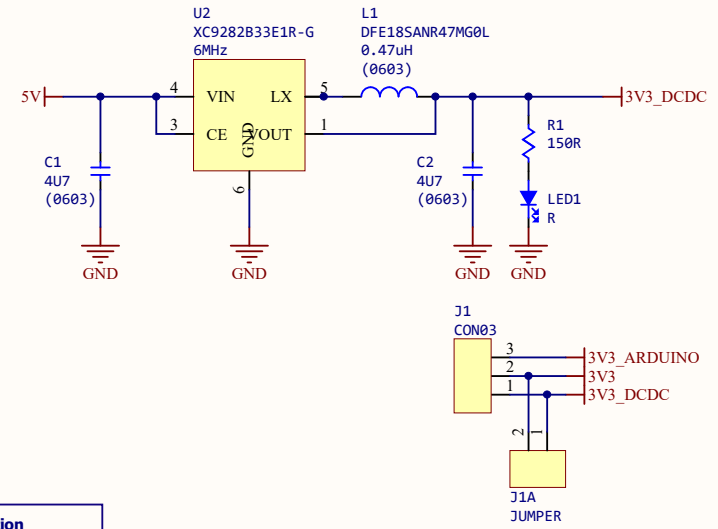

DWS1000

	U1	J2A	J3A	Function
DWS3000	DWM3000	GND	GND	Internal Crystal
		TCXO_EN	TCXO_OUT	External TCXO
DWS1000	DWM1000	GND	GND	Internal Crystal

Title			
DWS3000 / DWS1000			
Size	Number	Revision	
A4			
Date:	12/03/2020	Sheet	of
File:	C:\Users\...\DWS3000 V1.SchDoc	Drawn By:	

	U1	J2A	J3A	Function
DWS3000	DWM3000	GND	GND	Internal Crystal
		TCXO_EN	TCXO_OUT	External TCXO
DWS1000	DWM1000	GND	GND	Internal Crystal

Title			DWS3000 / DWS1000		
Size	Number				Revision
A4					
Date:	12/03/2020		Sheet of		
File:	C:\Users\...\DWS3000 V1.SchDoc		Drawn By:		