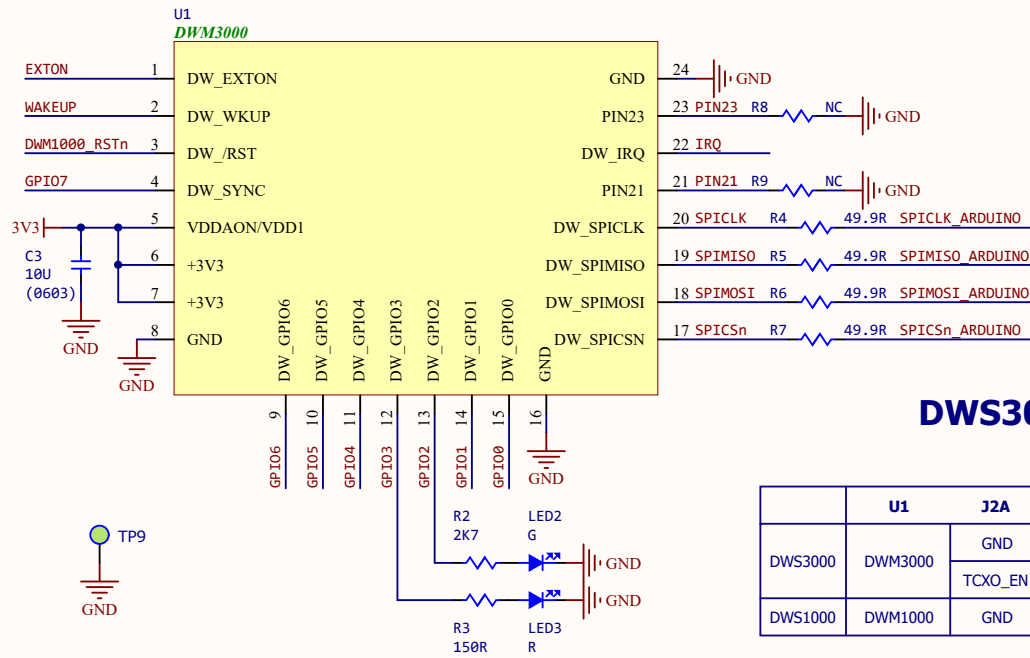

DWS1000

	U1	J2A	J3A	Function
DWS3000	DWM3000	GND	GND	Internal Crystal
		TCXO_EN	TCXO_OUT	External TCXO
DWS1000	DWM1000	GND	GND	Internal Crystal

Title			
DWS3000 / DWS1000			
Size	Number	Revision	
A4			
Date:	12/03/2020	Sheet	of
File:	C:\Users\...\DWS3000 V1.SchDoc	Drawn By:	

	U1	J2A	J3A	Function
DWS3000	DWM3000	GND	GND	Internal Crystal
		TCXO_EN	TCXO_OUT	External TCXO
DWS1000	DWM1000	GND	GND	Internal Crystal

Title			DWS3000 / DWS1000		
Size	Number				Revision
A4					
Date:	12/03/2020		Sheet of		
File:	C:\Users\...\DWS3000 V1.SchDoc		Drawn By:		