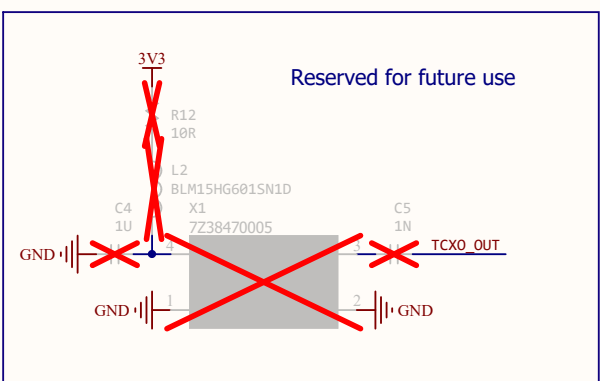

DWS1000

	U1	J2A	J3A	Function
DWS3000	DWM3000	GND	GND	Internal Crystal
		TCXO_EN	TCXO_OUT	External TCXO
DWS1000	DWM1000	GND	GND	Internal Crystal

Title			
DWS3000 / DWS1000			
Size	Number	Revision	
A4			
Date:	12/03/2020	Sheet	of
File:	C:\Users\...\DWS3000 V1.SchDoc	Drawn By:	

	U1	J2A	J3A	Function
DWS3000	DWM3000	GND	GND	Internal Crystal
		TCXO_EN	TCXO_OUT	External TCXO
DWS1000	DWM1000	GND	GND	Internal Crystal

Title			DWS3000 / DWS1000		
Size	Number				Revision
A4					
Date:	12/03/2020		Sheet of		
File:	C:\Users\...\DWS3000 V1.SchDoc		Drawn By:		