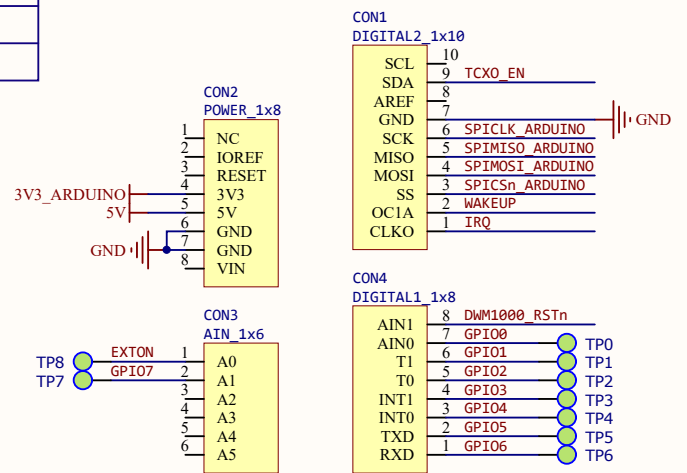

DWS1000

	U1	J2A	J3A	Function
DWS3000	DWM3000	GND	GND	Internal Crystal
		TCXO_EN	TCXO_OUT	External TCXO
DWS1000	DWM1000	GND	GND	Internal Crystal

Title			
DWS3000 / DWS1000			
Size	Number	Revision	
A4			
Date:	12/03/2020	Sheet	of
File:	C:\Users\...\DWS3000 V1.SchDoc	Drawn By:	

	U1	J2A	J3A	Function
DWS3000	DWM3000	GND	GND	Internal Crystal
		TCXO_EN	TCXO_OUT	External TCXO
DWS1000	DWM1000	GND	GND	Internal Crystal

Title			DWS3000 / DWS1000		
Size	Number				Revision
A4					
Date:	12/03/2020		Sheet of		
File:	C:\Users\...\DWS3000 V1.SchDoc		Drawn By:		