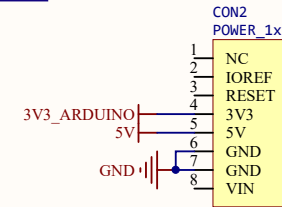

DWS1000

	U1	J2A	J3A	Function
DWS3000	DWM3000	GND	GND	Internal Crystal
		TCXO_EN	TCXO_OUT	External TCXO
DWS1000	DWM1000	GND	GND	Internal Crystal

Title			
DWS3000 / DWS1000			
Size	Number	Revision	
A4			
Date:	12/03/2020	Sheet	of
File:	C:\Users\...\DWS3000 V1.SchDoc	Drawn By:	

	U1	J2A	J3A	Function
DWS3000	DWM3000	GND	GND	Internal Crystal
		TCXO_EN	TCXO_OUT	External TCXO
DWS1000	DWM1000	GND	GND	Internal Crystal

Title			DWS3000 / DWS1000		
Size	Number				Revision
A4					
Date:	12/03/2020		Sheet of		
File:	C:\Users\...\DWS3000 V1.SchDoc		Drawn By:		