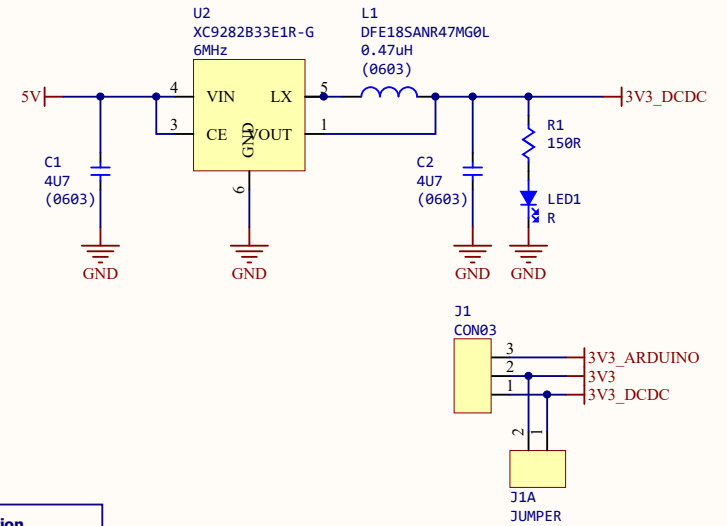

DWS1000

	U1	J2A	J3A	Function
DWS3000	DWM3000	GND	GND	Internal Crystal
		TCXO_EN	TCXO_OUT	External TCXO
DWS1000	DWM1000	GND	GND	Internal Crystal

Title			
DWS3000 / DWS1000			
Size	Number	Revision	
A4			
Date:	12/03/2020	Sheet	of
File:	C:\Users\...\DWS3000 V1.SchDoc	Drawn By:	

	U1	J2A	J3A	Function
DWS3000	DWM3000	GND	GND	Internal Crystal
		TCXO_EN	TCXO_OUT	External TCXO
DWS1000	DWM1000	GND	GND	Internal Crystal

Title			DWS3000 / DWS1000		
Size	Number				Revision
A4					
Date:	12/03/2020		Sheet of		
File:	C:\Users\...\DWS3000 V1.SchDoc		Drawn By:		