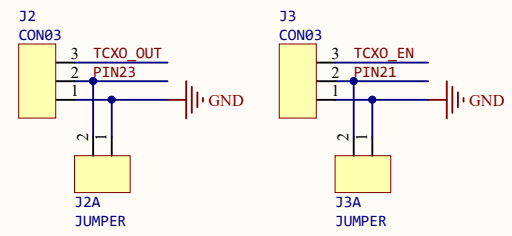

DWS1000

	U1	J2A	J3A	Function
DWS3000	DWM3000	GND	GND	Internal Crystal
		TCXO_EN	TCXO_OUT	External TCXO
DWS1000	DWM1000	GND	GND	Internal Crystal

Title			
DWS3000 / DWS1000			
Size	Number	Revision	
A4			
Date:	12/03/2020	Sheet	of
File:	C:\Users\...\DWS3000 V1.SchDoc	Drawn By:	

	U1	J2A	J3A	Function
DWS3000	DWM3000	GND	GND	Internal Crystal
		TCXO_EN	TCXO_OUT	External TCXO
DWS1000	DWM1000	GND	GND	Internal Crystal

Title			DWS3000 / DWS1000		
Size	Number				Revision
A4					
Date:	12/03/2020		Sheet of		
File:	C:\Users\...\DWS3000 V1.SchDoc		Drawn By:		