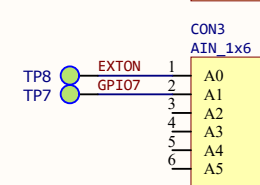

DWS1000

	U1	J2A	J3A	Function
DWS3000	DWM3000	GND	GND	Internal Crystal
		TCXO_EN	TCXO_OUT	External TCXO
DWS1000	DWM1000	GND	GND	Internal Crystal

Title			
DWS3000 / DWS1000			
Size	Number	Revision	
A4			
Date:	12/03/2020	Sheet	of
File:	C:\Users\...\DWS3000 V1.SchDoc	Drawn By:	

	U1	J2A	J3A	Function
DWS3000	DWM3000	GND	GND	Internal Crystal
		TCXO_EN	TCXO_OUT	External TCXO
DWS1000	DWM1000	GND	GND	Internal Crystal

Title			DWS3000 / DWS1000		
Size	Number				Revision
A4					
Date:	12/03/2020		Sheet of		
File:	C:\Users\...\DWS3000 V1.SchDoc		Drawn By:		